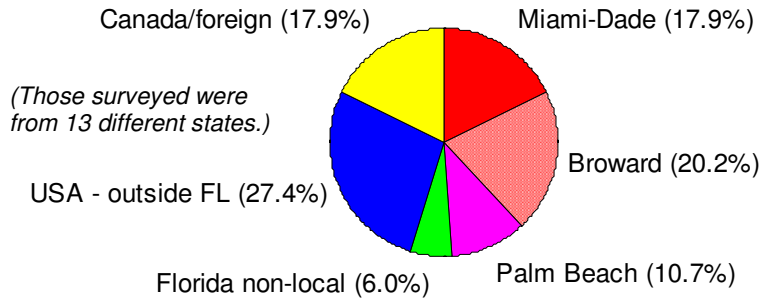

South Florida Free Beaches/Florida Naturist Association

**HAULOVER PARK NATURIST (CLOTHING-OPTIONAL) BEACH DEMOGRAPHICS:
A HAULOVER PARK BEACH VISITOR SURVEY***

Where are you from?

[Main Residence]

In a separate question, visitors were asked if Haulover's naturist beach was the reason for their vacation/visit to Miami-Dade County.